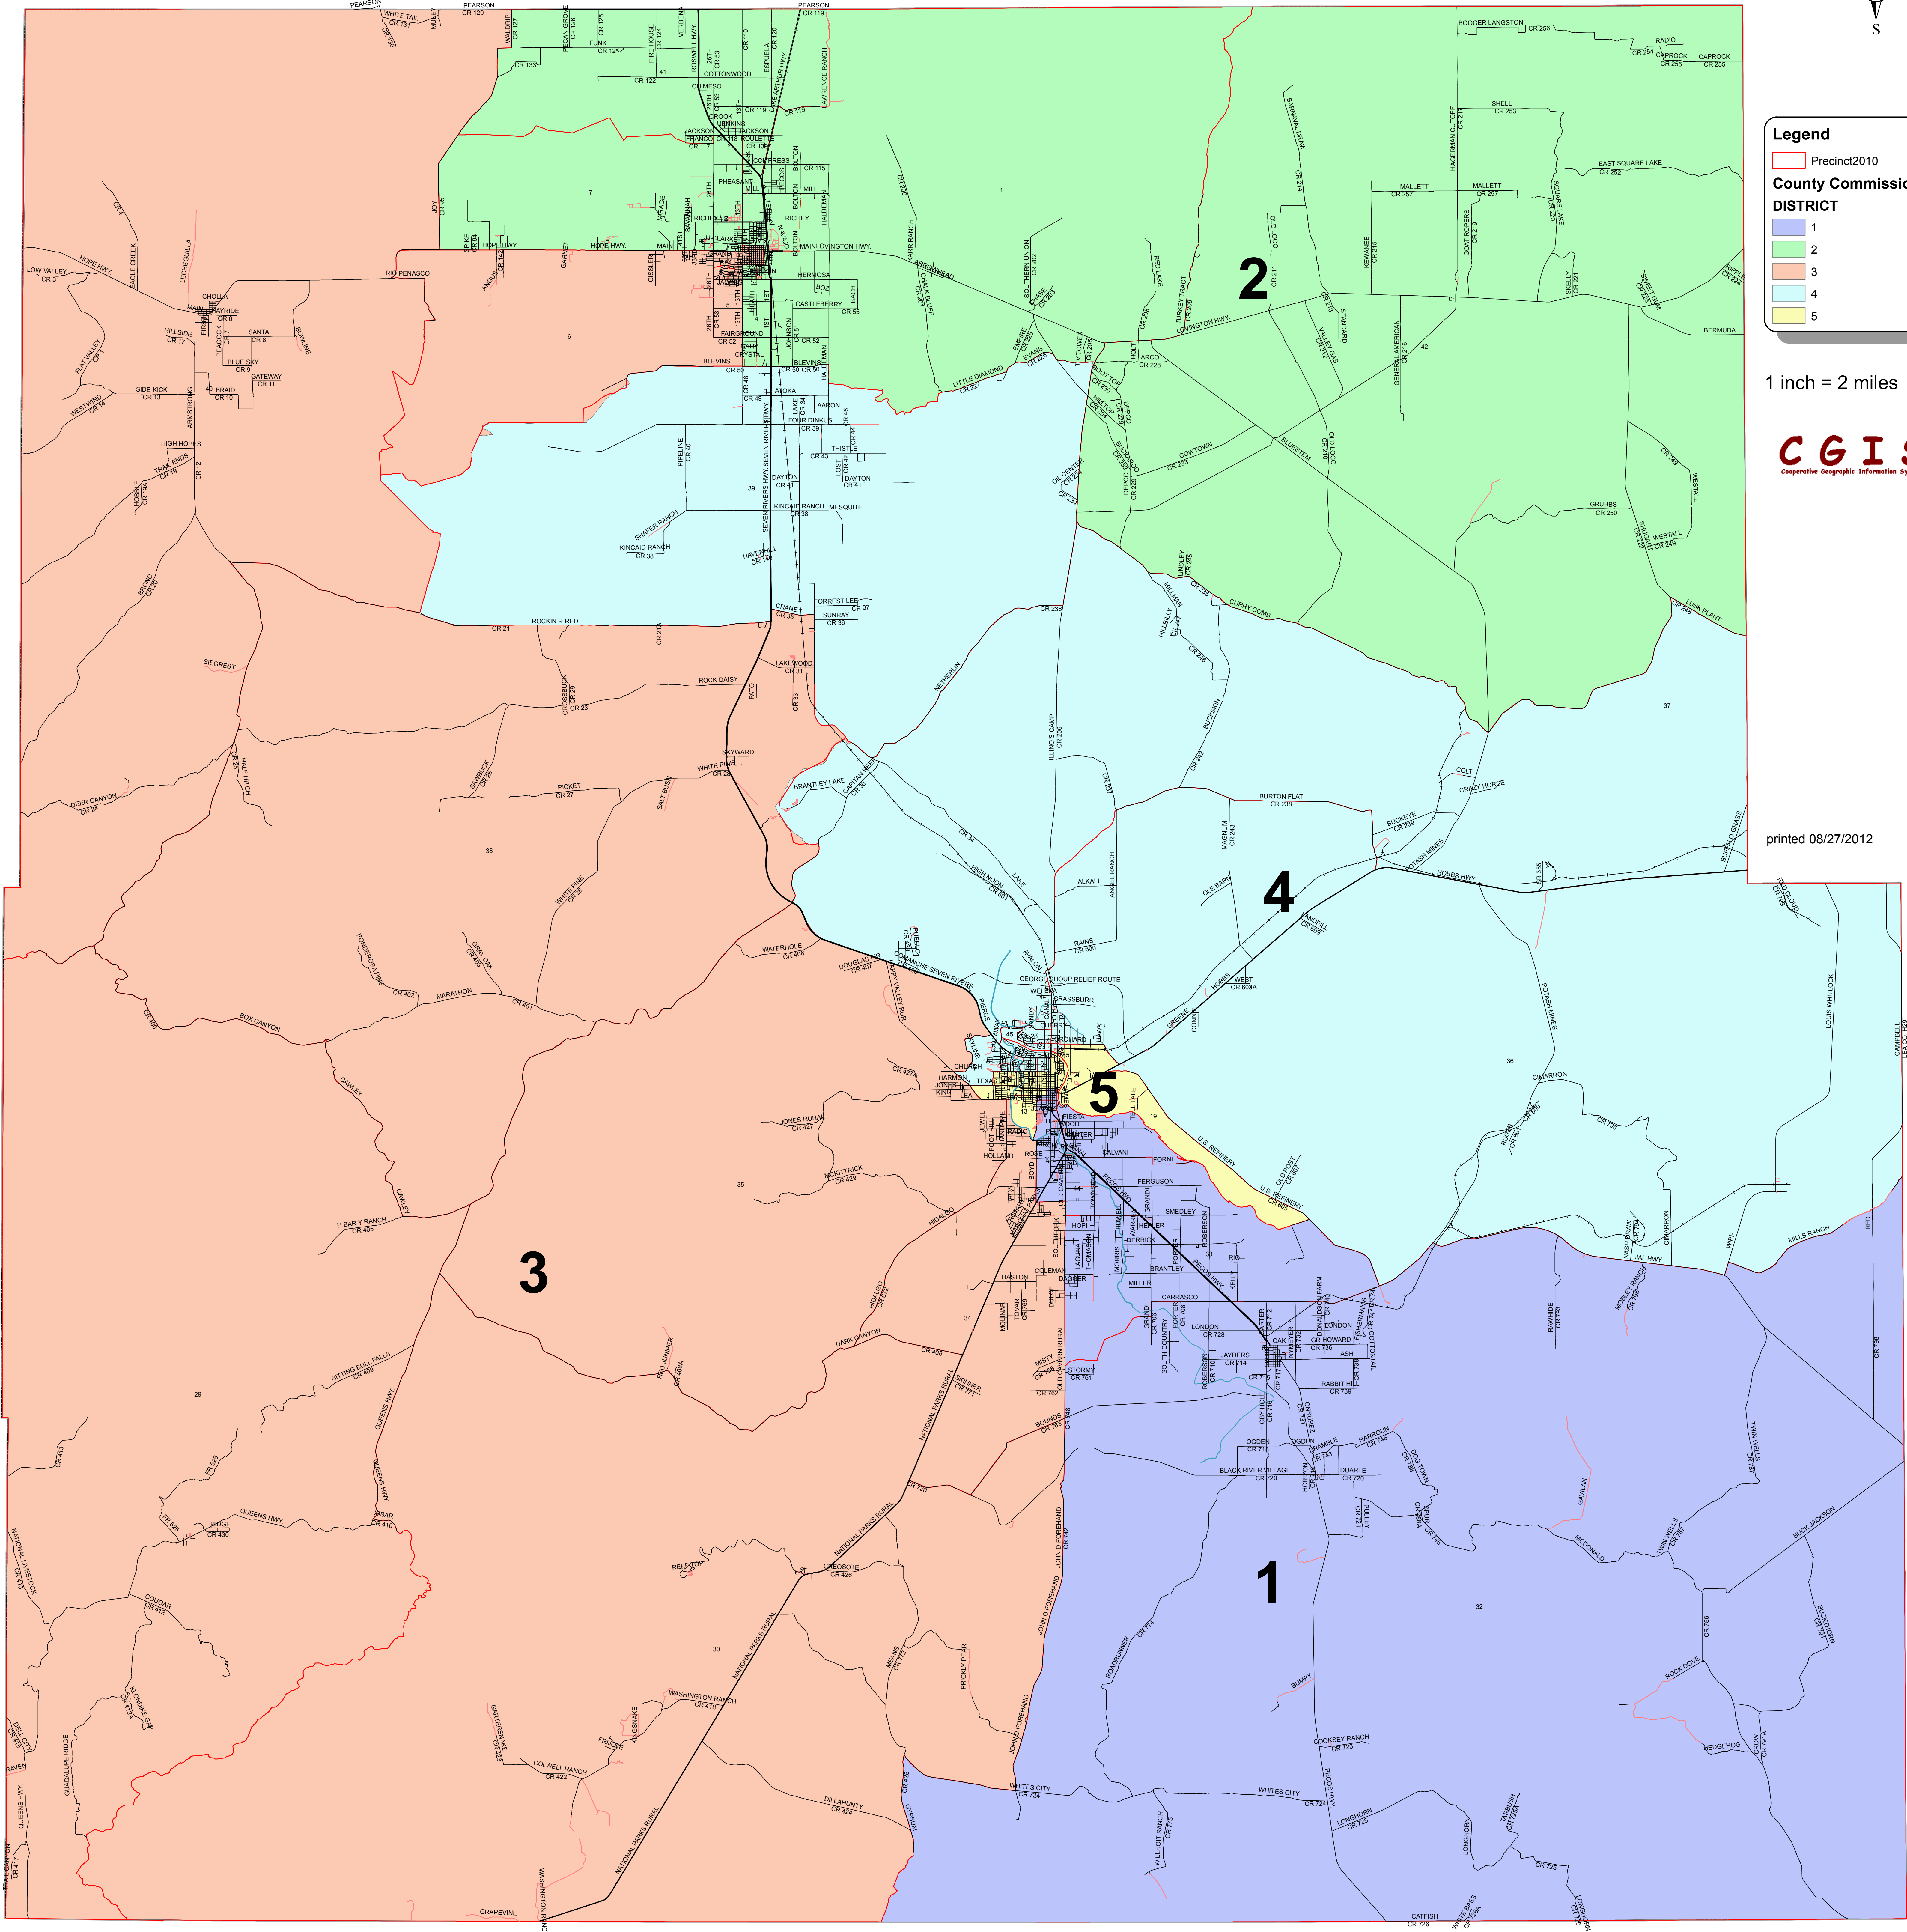

# EDDY COUNTY COMMISSION DISTRICTS

**Legend**

- Precinct2010
- County Commision DISTRICT
- 1
- 2
- 3
- 4
- 5

1 inch = 2 miles

printed 08/27/2012