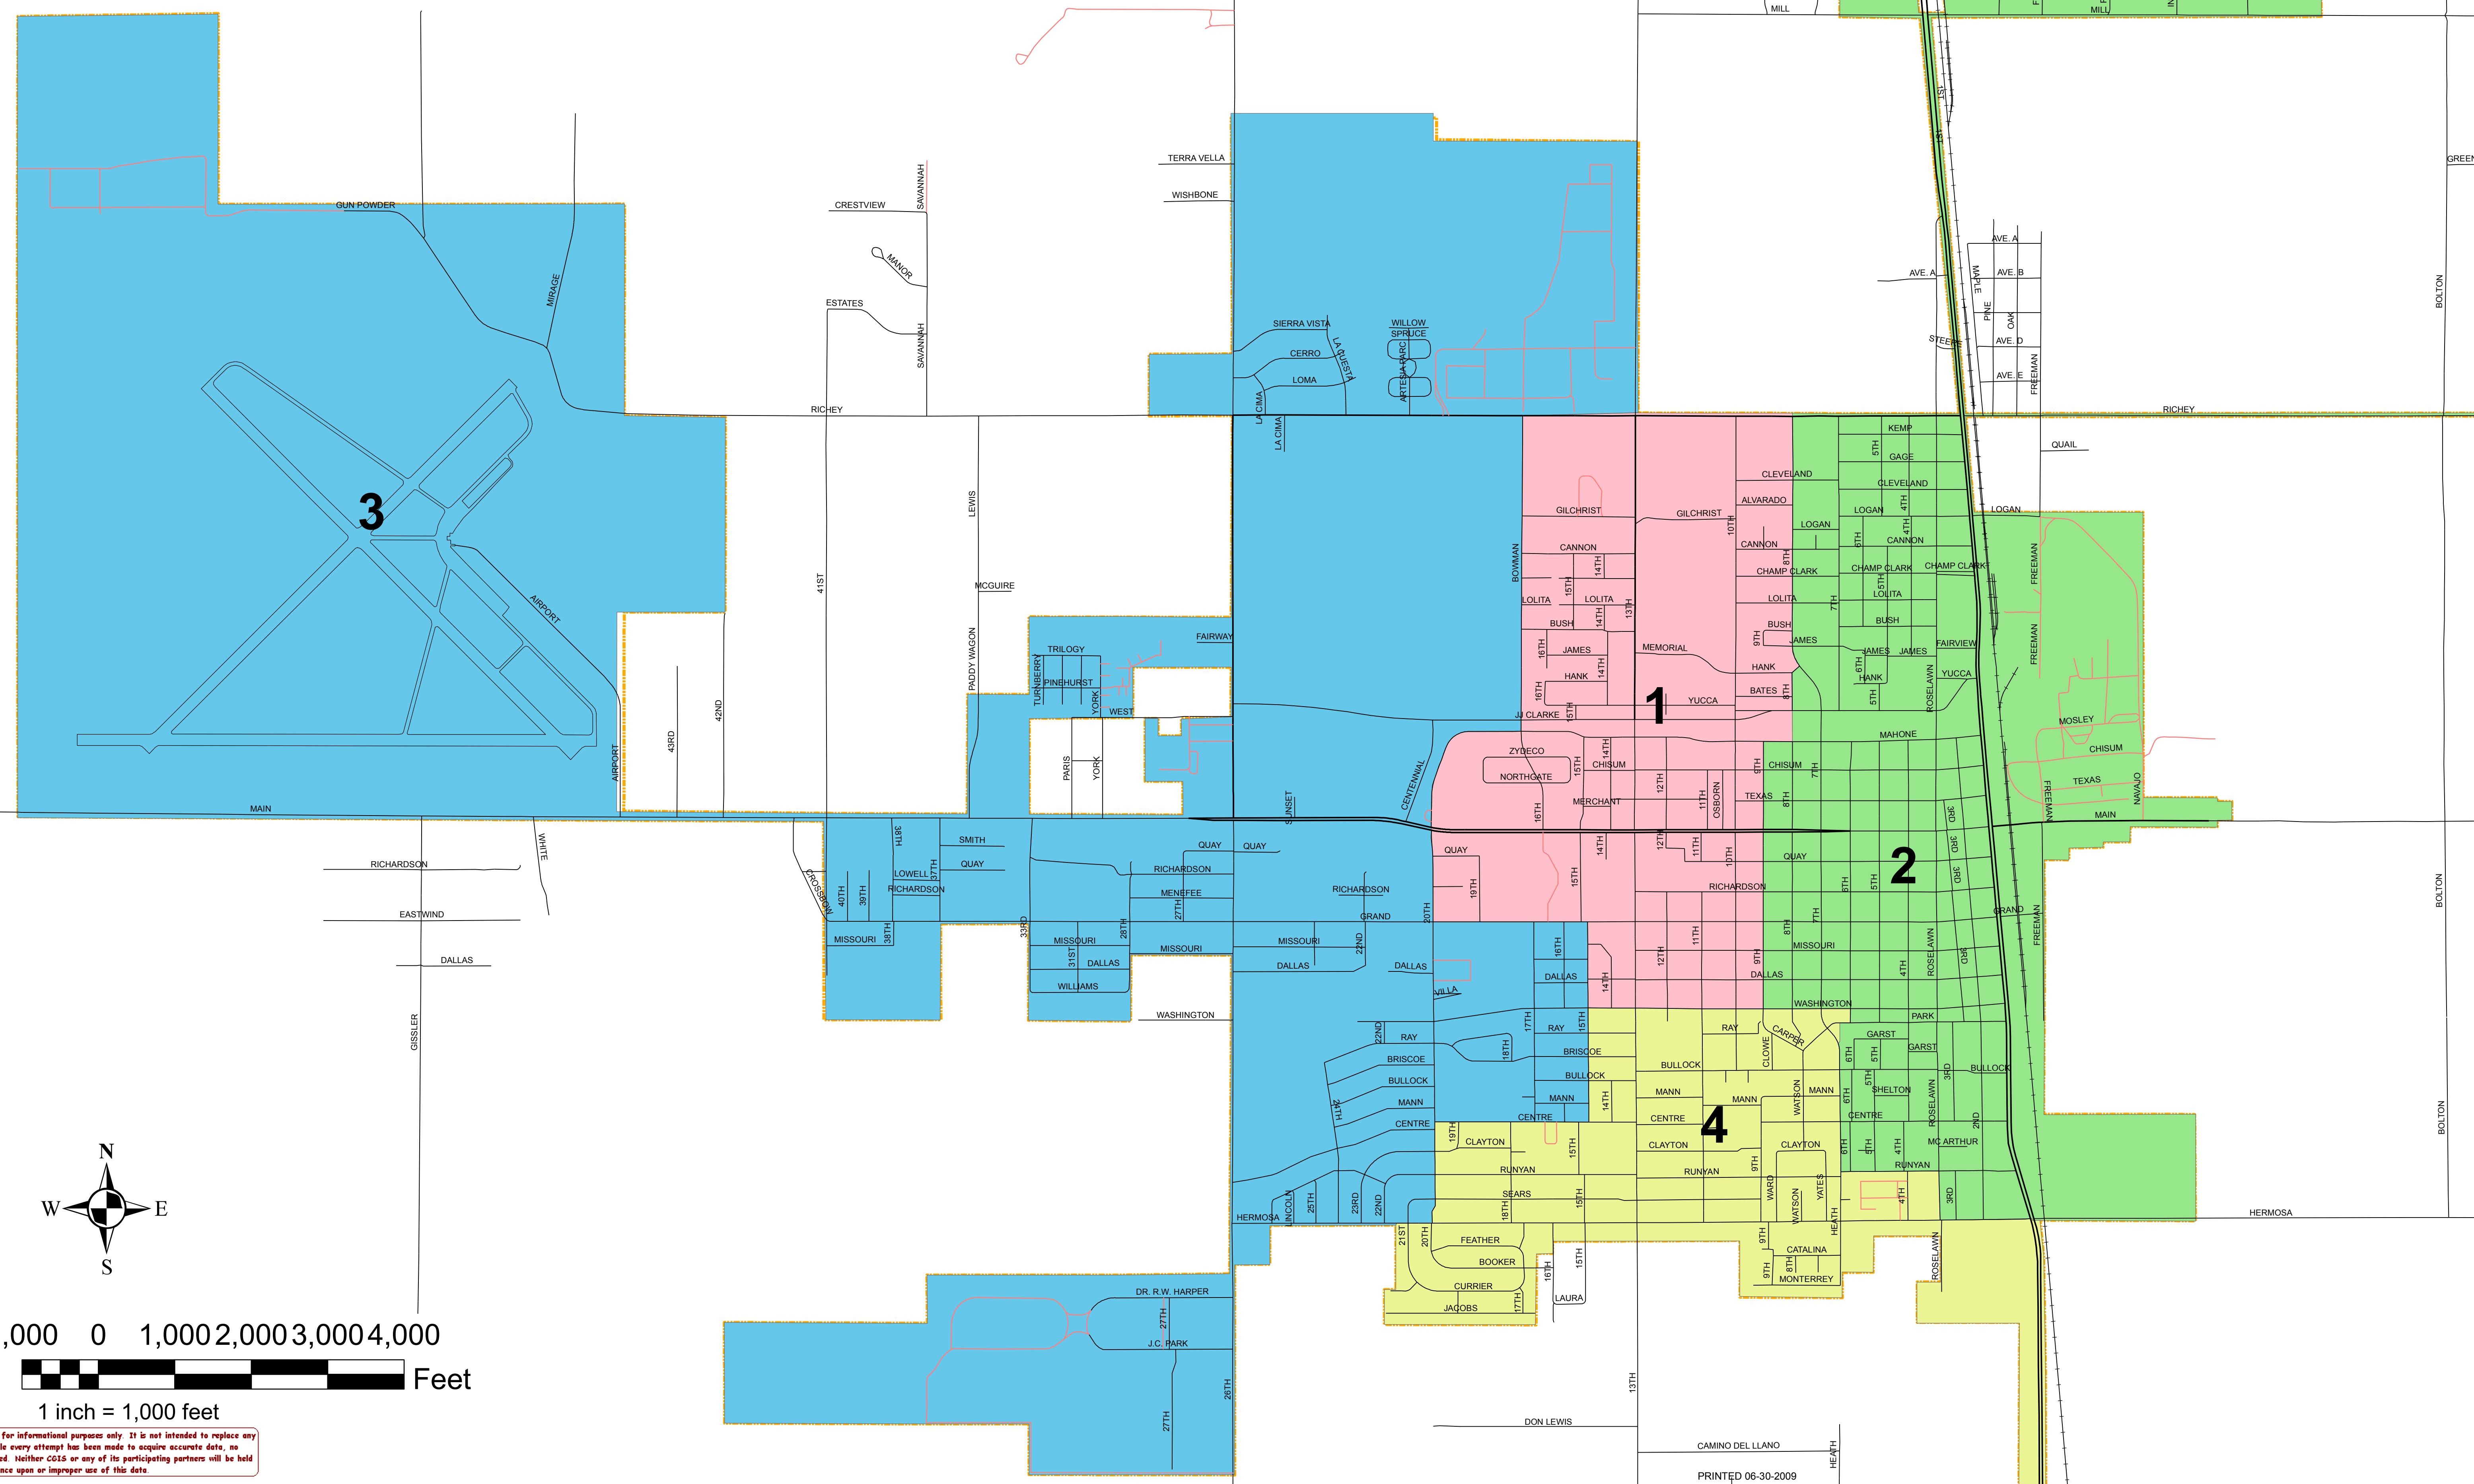

ARTESIA CITY COUNCIL WARDS

CGIS
Cooperative Geographic Information System

Legend

- City Limits
- 2 LANE
- 4 LANE
- PRIVATE
- RAILROAD

WARD

- 1
- 2
- 3
- 4