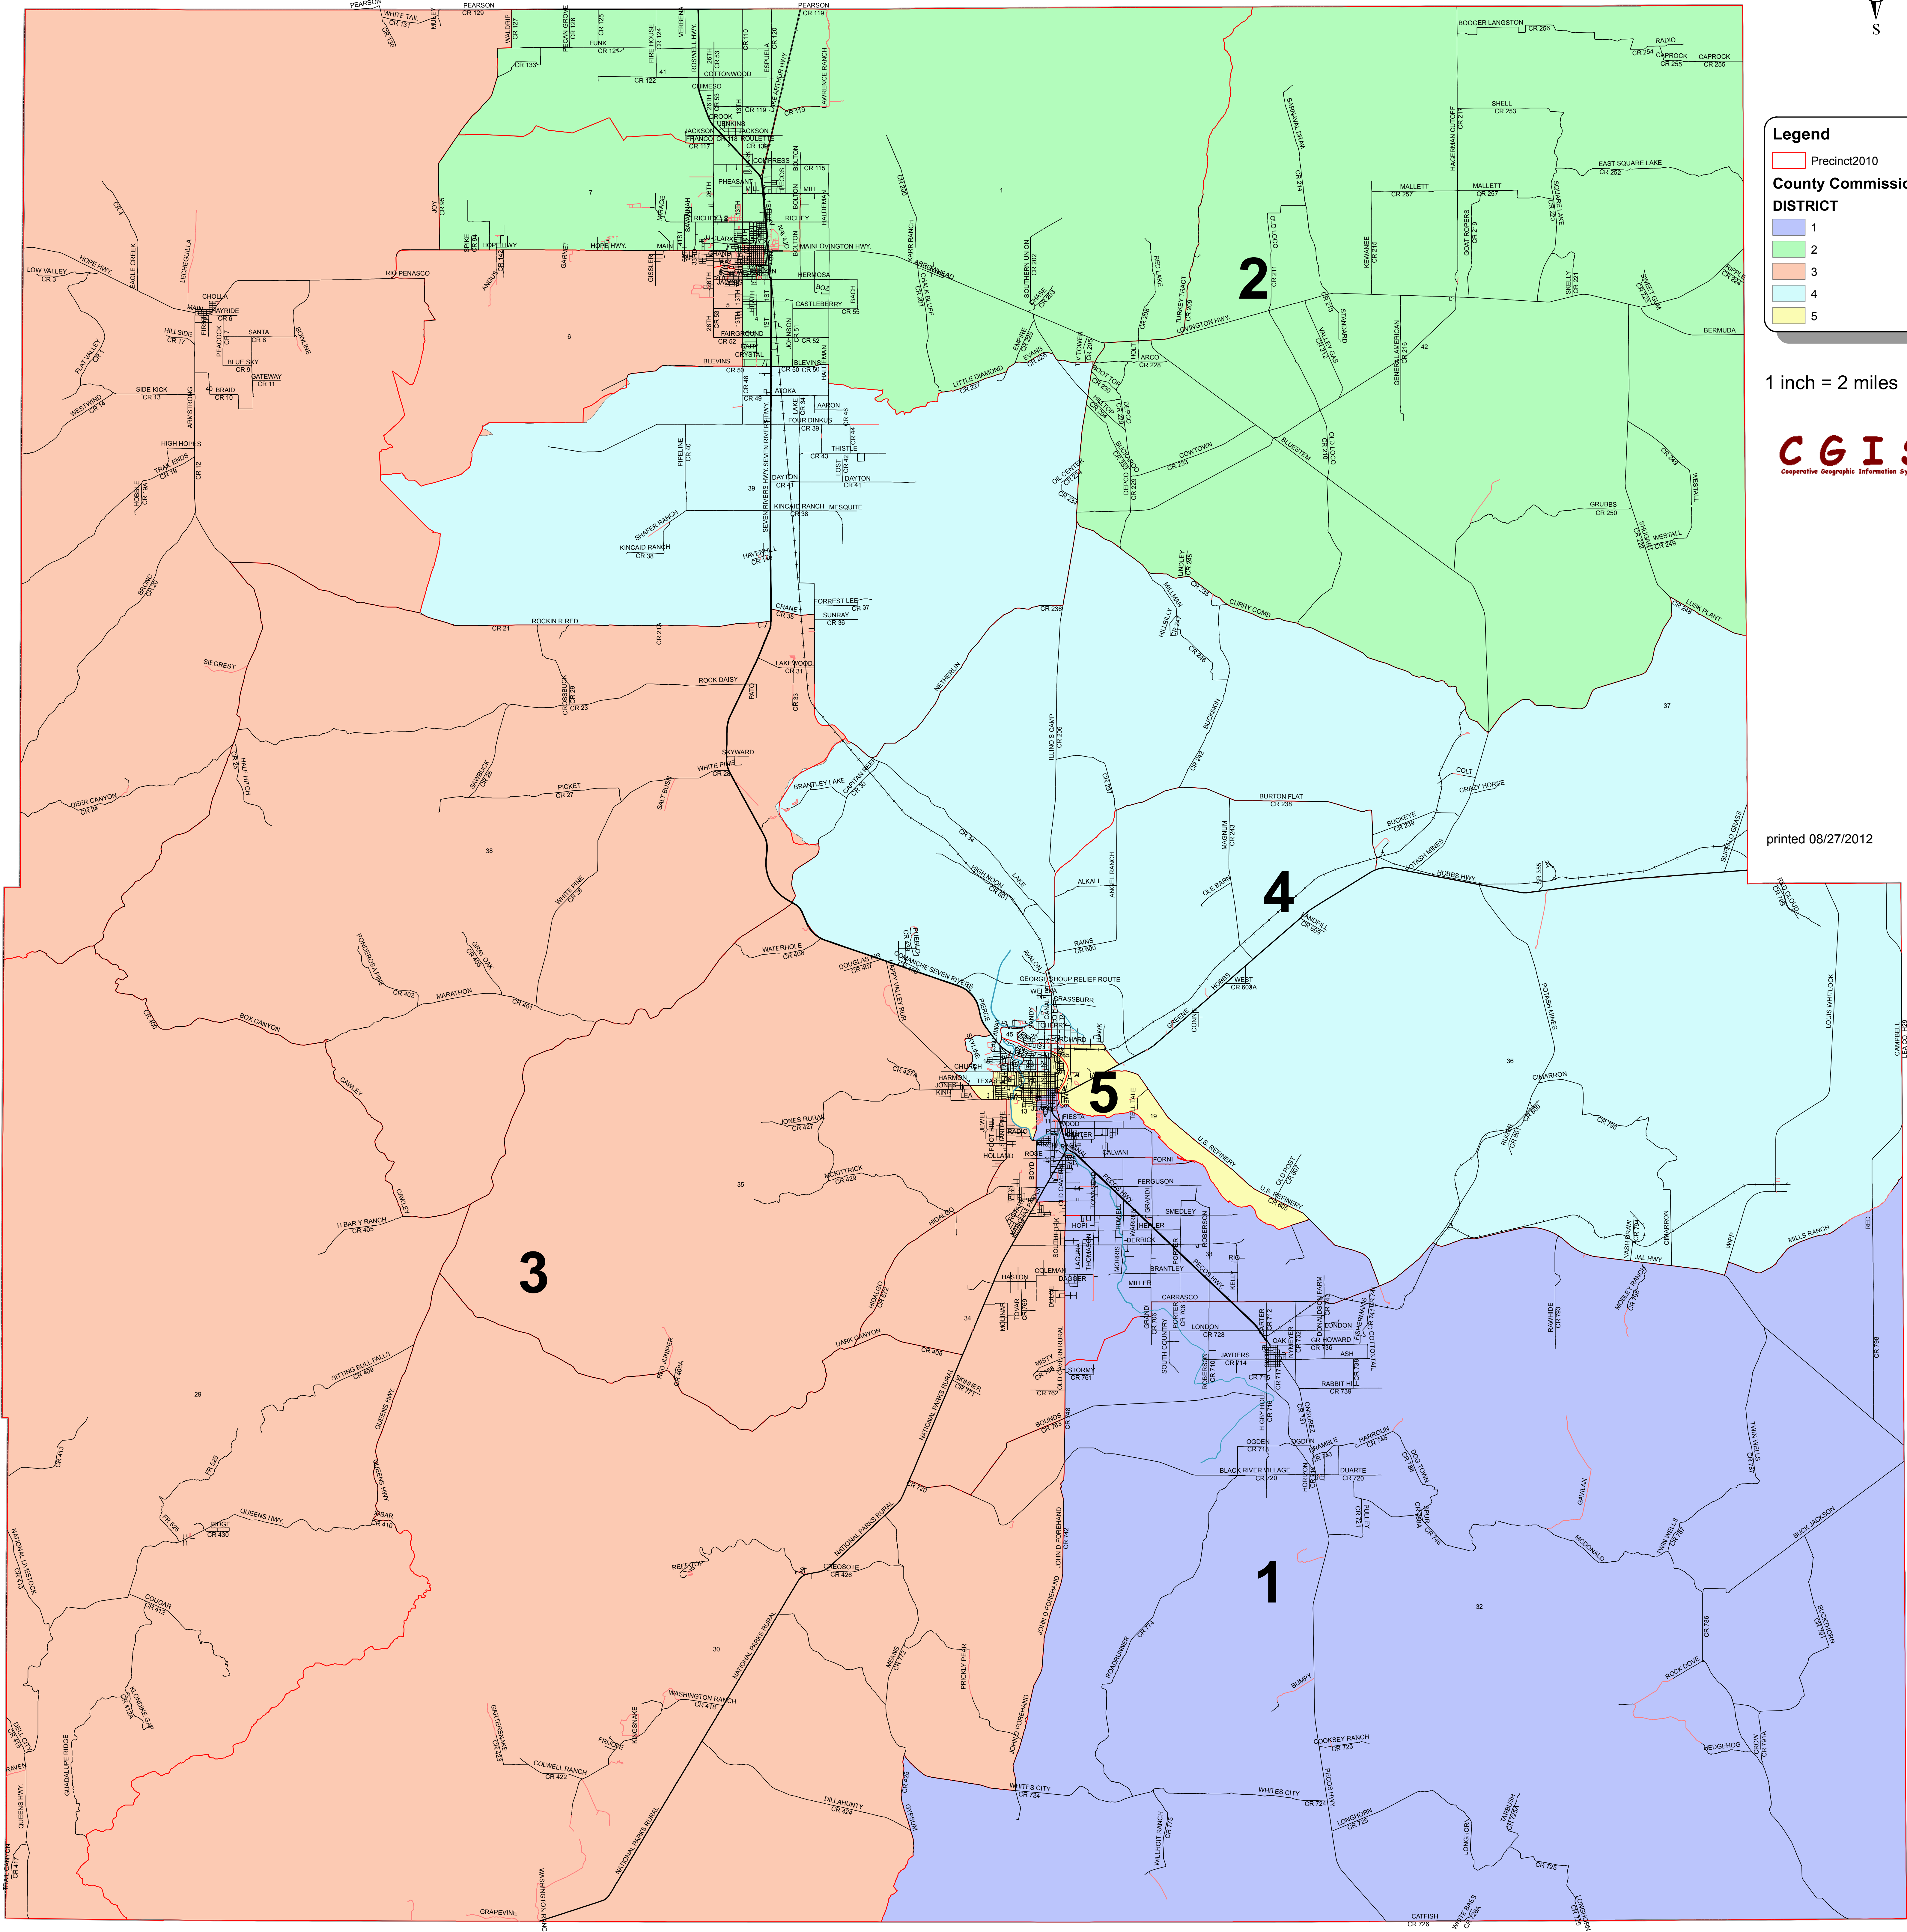

EDDY COUNTY COMMISSION DISTRICTS

Legend

- Precinct2010
- County Commision DISTRICT**
- 1
- 2
- 3
- 4
- 5

1 inch = 2 miles

printed 08/27/2012