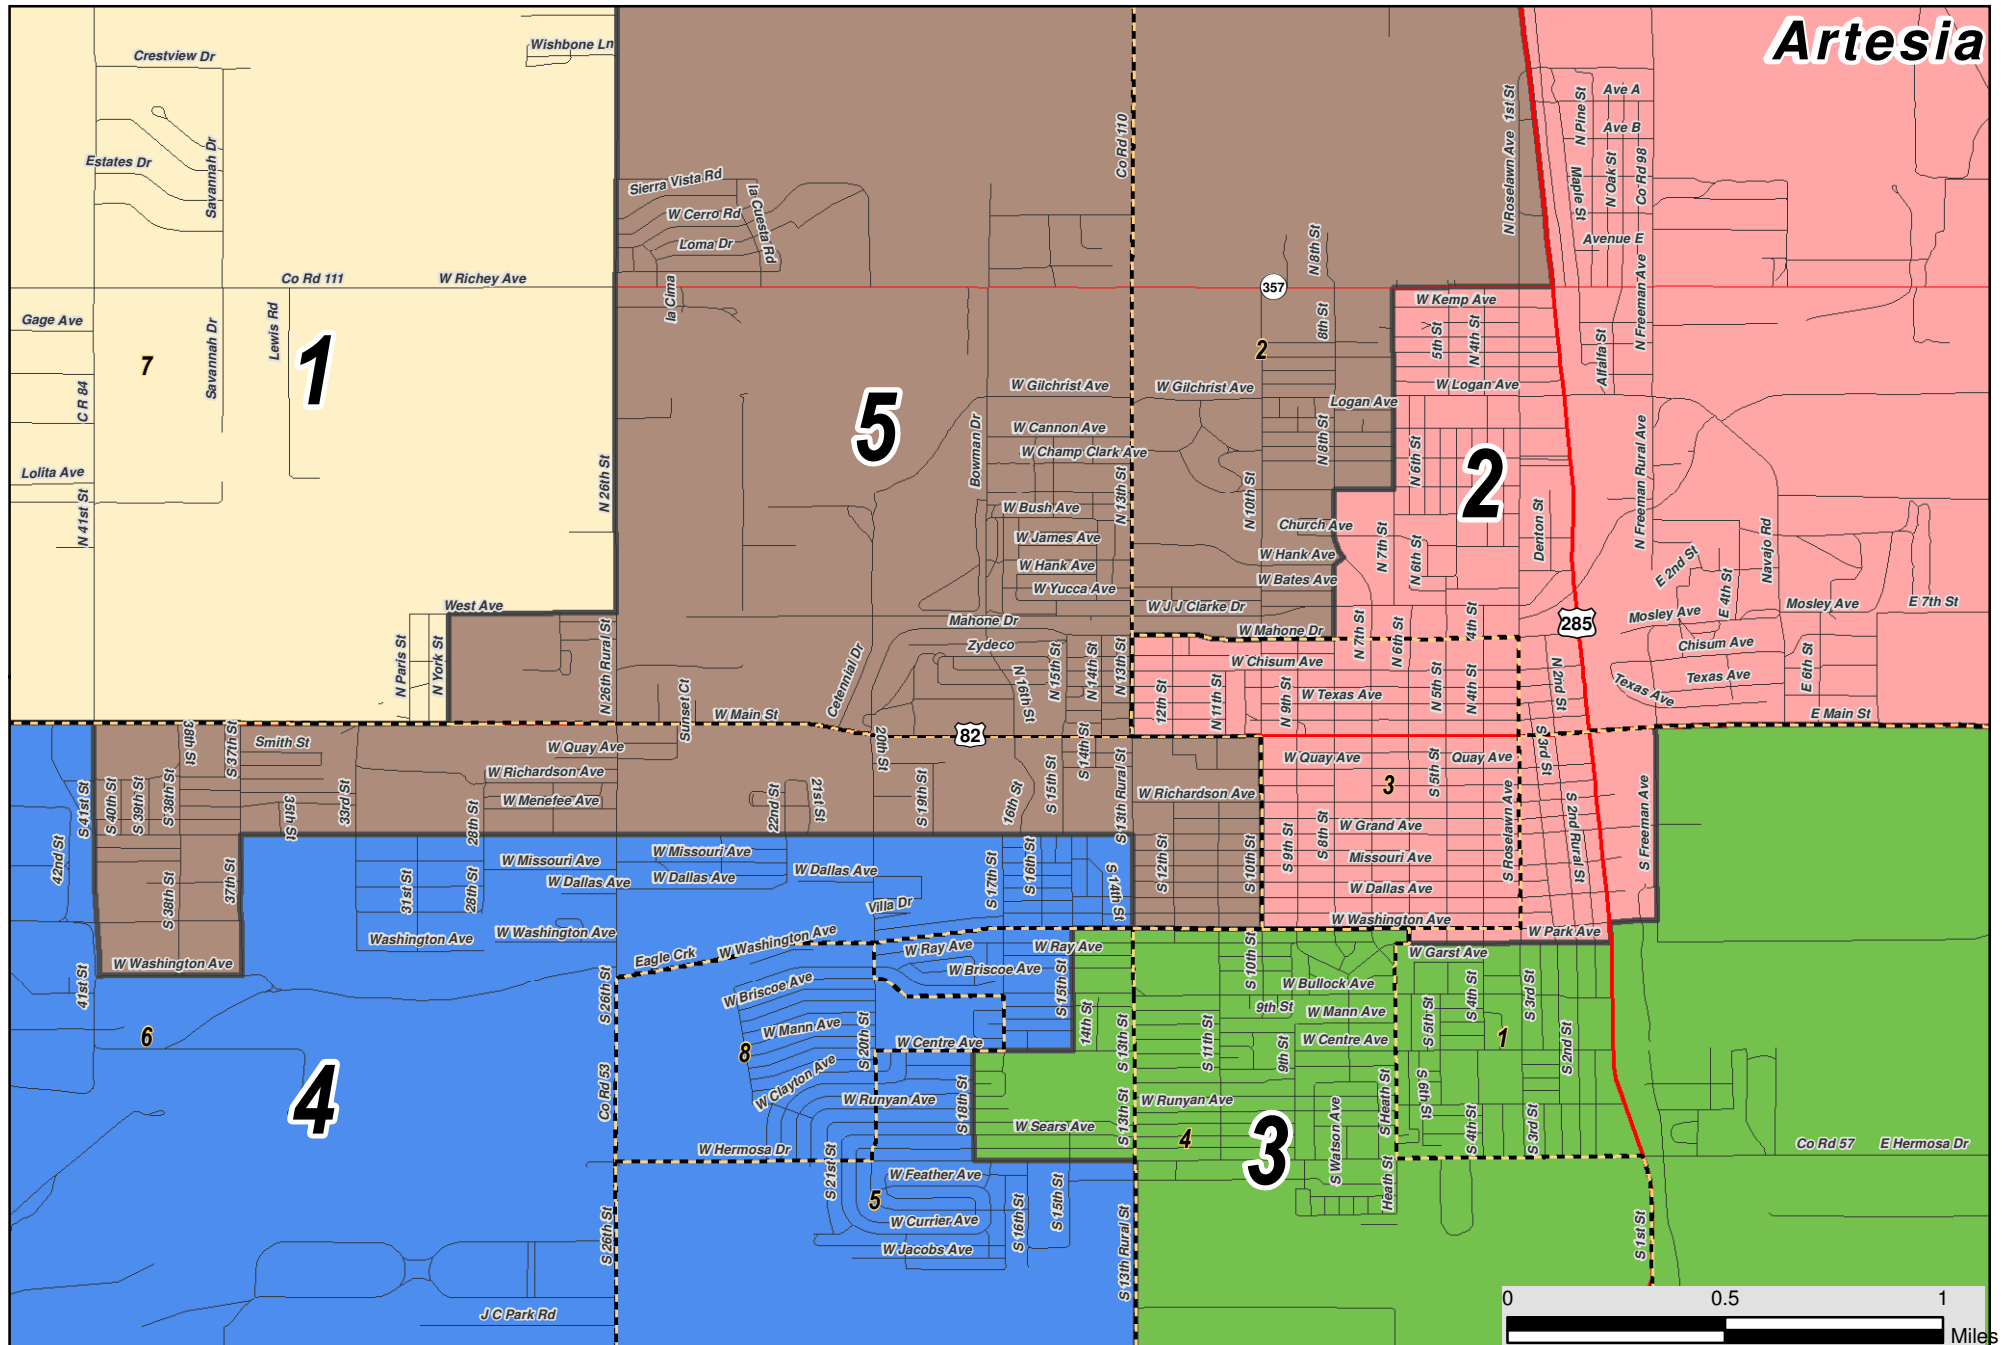

Artesia Public Schools

Board Districts

Research & Polling, Inc
5140 San Francisco Rd NE
Albuquerque, NM 87109
(505) 821-5454
www.rpinc.com

Adopted as Plan A on August 13, 2012.

Research & Polling, Inc. distributes this map assuming no liability for any errors, omissions, or inaccuracies in the information provided regardless of the cause in reliance upon any maps.

LEGEND Created: October 02, 2012

- Precincts
- US Highway
- Rivers
- State Highway