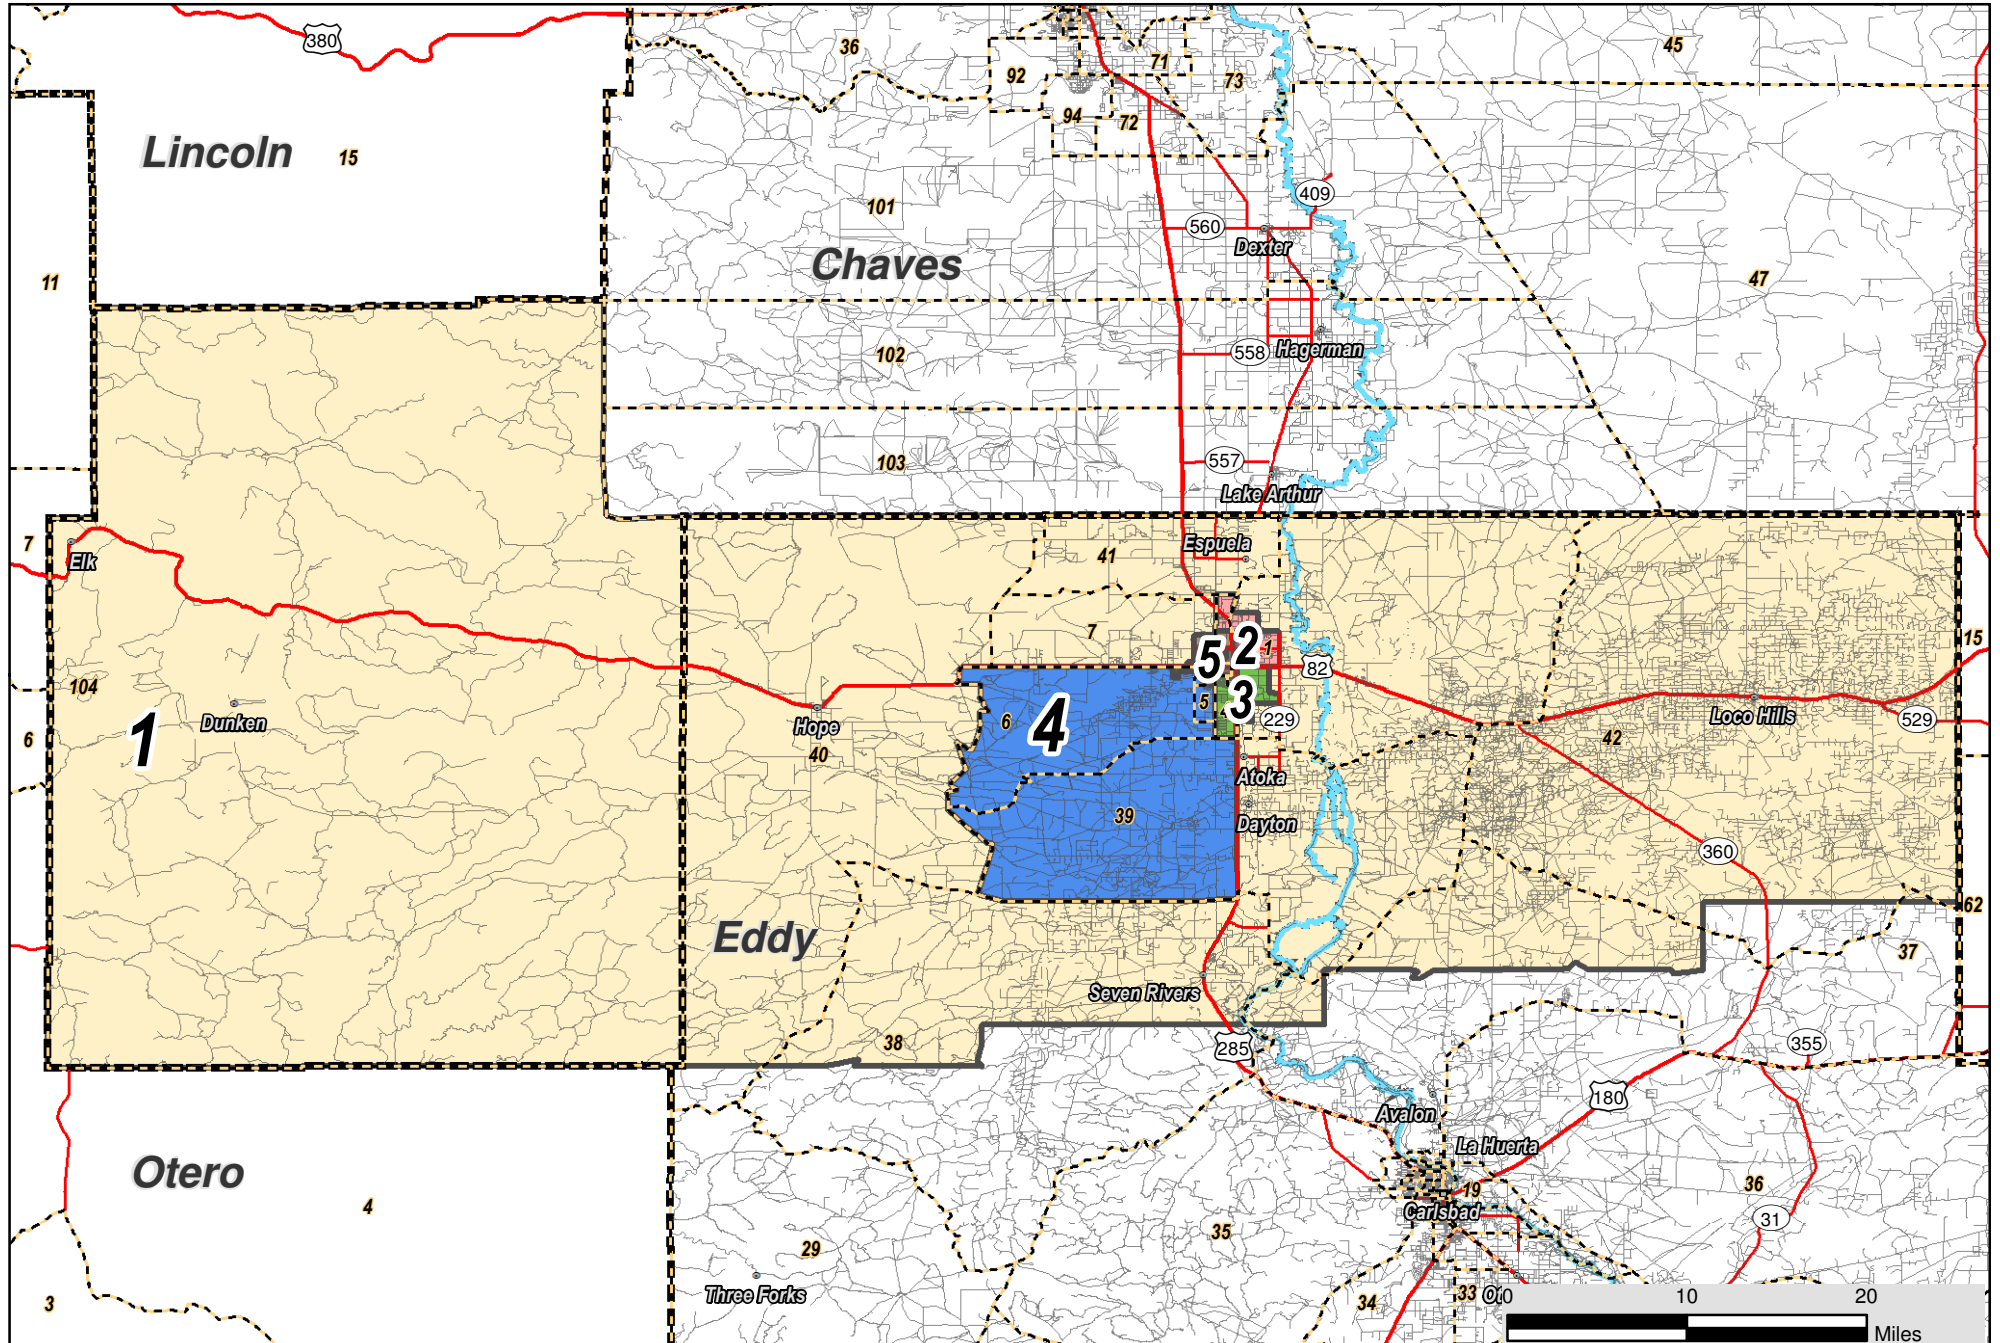

Artesia Public Schools

Board Districts

Research & Polling, Inc
5140 San Francisco Rd NE
Albuquerque, NM 87109
(505) 821-5454
www.rpinc.com

Adopted as Plan A on August 13, 2012.

Research & Polling, Inc. distributes this map assuming no liability for any errors, omissions, or inaccuracies in the information provided regardless of the cause in reliance upon any maps.

LEGEND Created: October 02, 2012

- Precincts
- ↗ US Highway
- ~ Rivers
- ↘ NM Highway