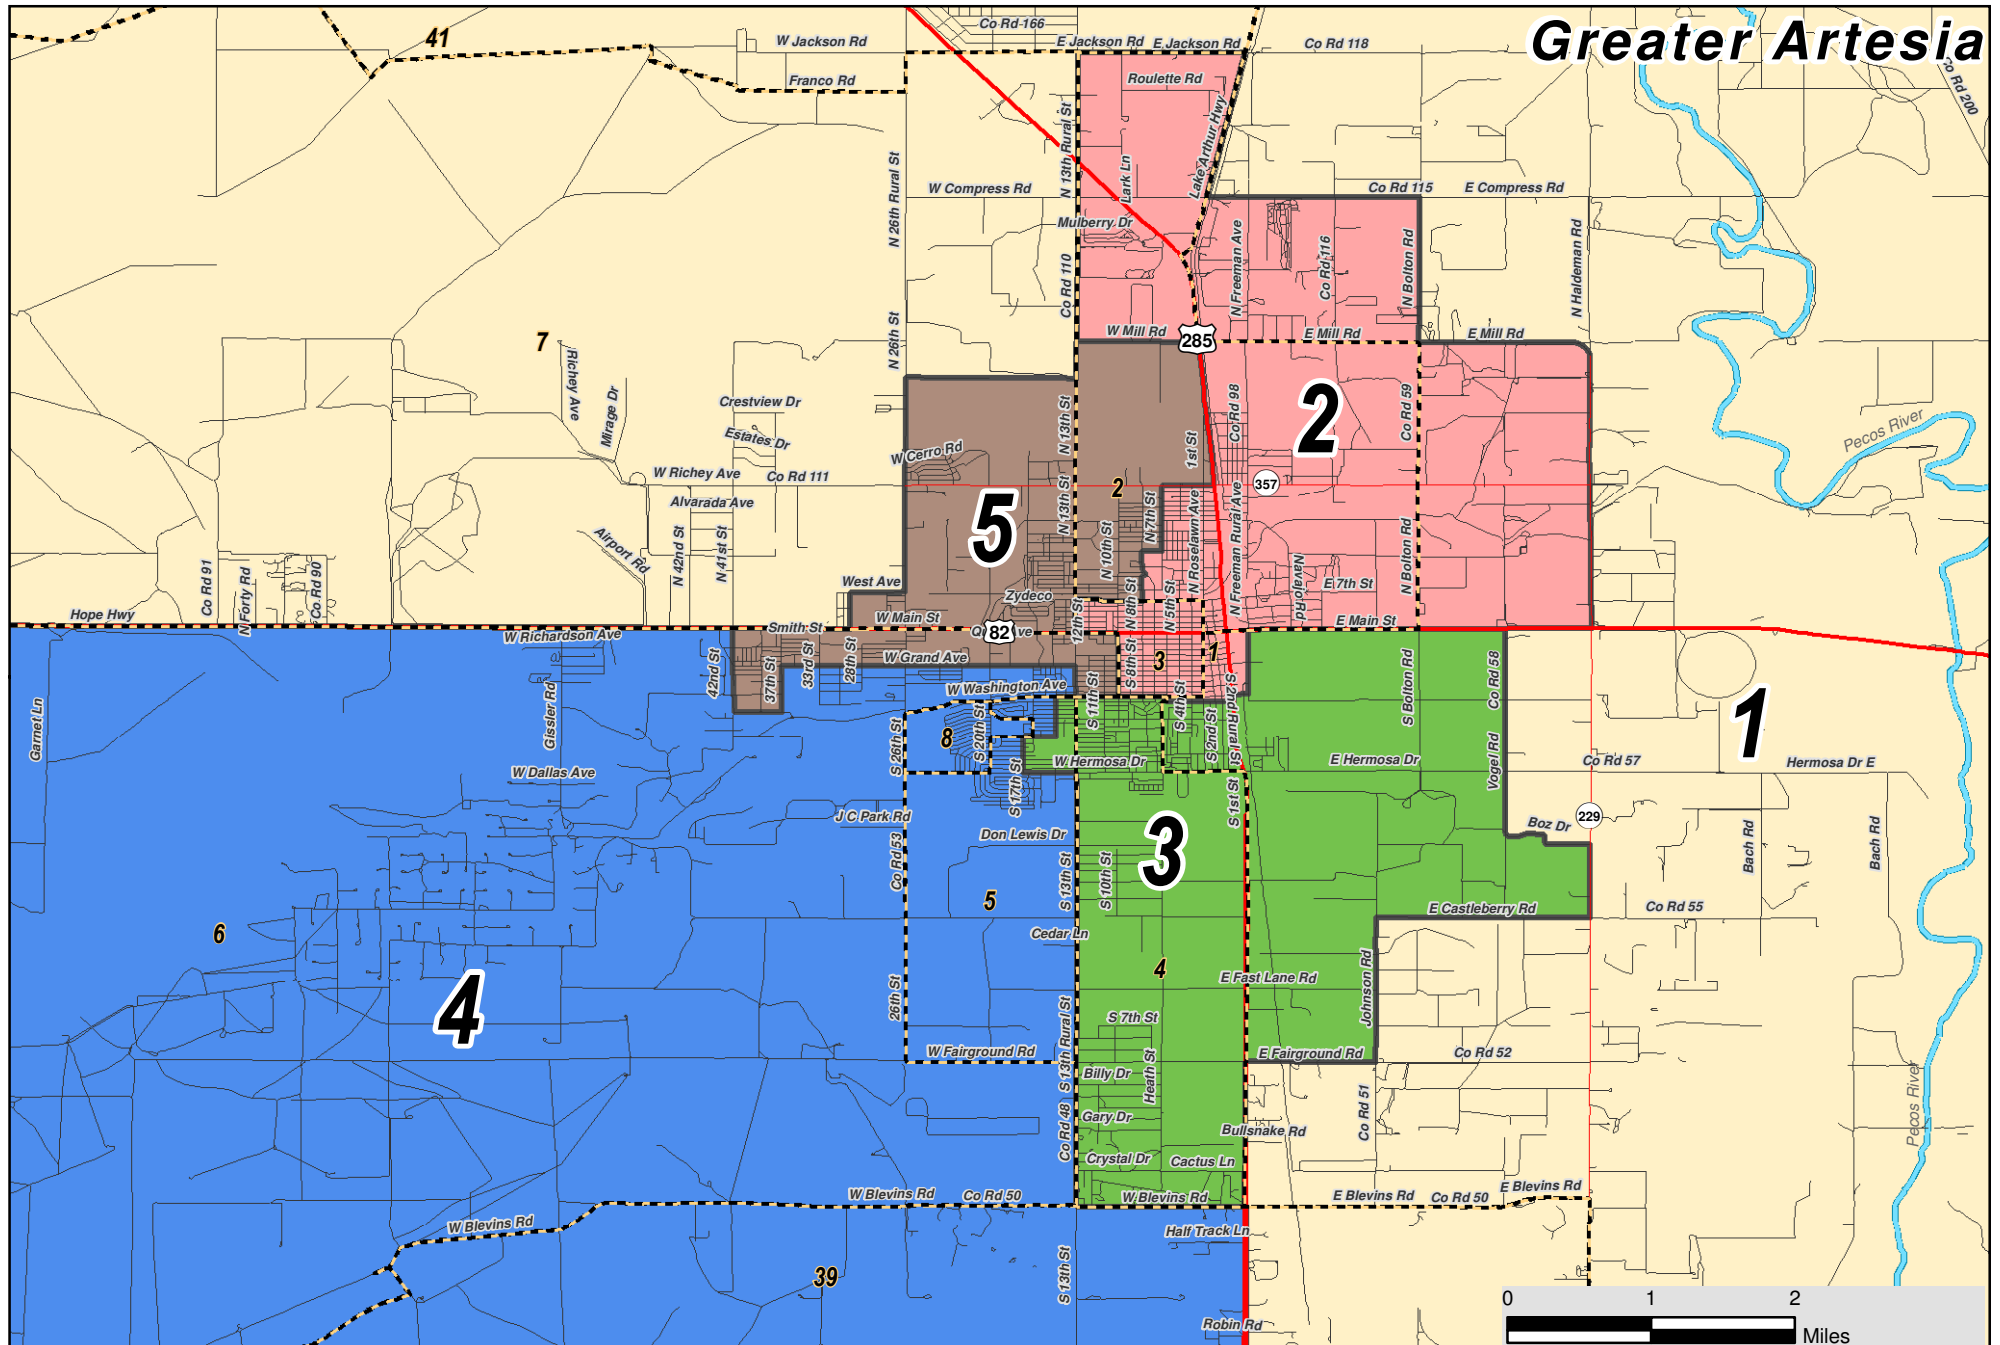

Artesia Public Schools

Board Districts

Greater Artesia

Research & Polling, Inc
5140 San Francisco Rd NE
Albuquerque, NM 87109
(505) 821-5454
www.rpinc.com

Adopted as Plan A on August 13, 2012.

Research & Polling, Inc. distributes this map assuming no liability for any errors, omissions, or inaccuracies in the information provided regardless of the cause in reliance upon any maps.

LEGEND

Created: October 02, 2012

- Precincts
- US Highway
- Rivers
- State Highway